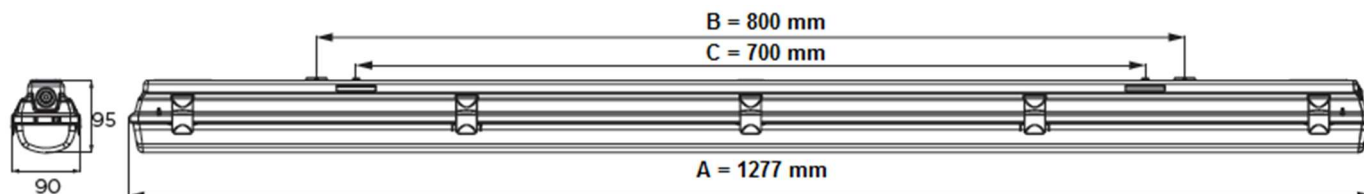

803-231

General Information

Order Code	803-231
Product Description	CYFELCO T5 WP 1X54W DALI
Application	Car Parks, warehouses, Factories, canopy lighting etc.
Installation	Fixation with ceiling using stainless steel suspension brackets
Luminaire type	Waterproof Light Fitting for T5 lamps
Light Source	T5 Fluorescent Tube
Number of light sources	1 pc (not included)
Gear	Vossloh-Schwabe DALI Electronic Ballast (HF)
Dimming	Dimmable
Standards	2014/30/EU Electromagnetic Compatibility Directive 2014/35/EU Low Voltage Directive
CE mark	Yes
Warranty	X years

Electrical Data

Lamp Power	54 W
Input voltage	220-240 V
Input Frequency	50-60 Hz
Protection class	Class I

Mechanical Characteristics

Housing Material	Flame retardant glass-fibre reinforced polyester
Optical Cover	Injection molded polycarbonate – UV resistant
Gear Tray	Sheet Steel 0.5 mm, white powder coated (RAL 9003)
Ingress protection code	IP 65 [Dust penetration-protected, jet-proof]
Mechanical impact protection code	IK03
Dimensions LxWxH	1277x90x95 mm

Logistics

Packing	1 pc per resistant carton
Net weight	xx kg
Gross weight	xx kg
Volume	Xx m ³

Dimensional Drawing

ELMASCO INDUSTRIES S.A.

Head Office : 44 K. Palama, 14343 N. Chalkidona, Athens, Greece
 Production Plant : Ag. Adrianos, 21100 Nafplio, Greece
 Email: elmasco@elmasco.eu